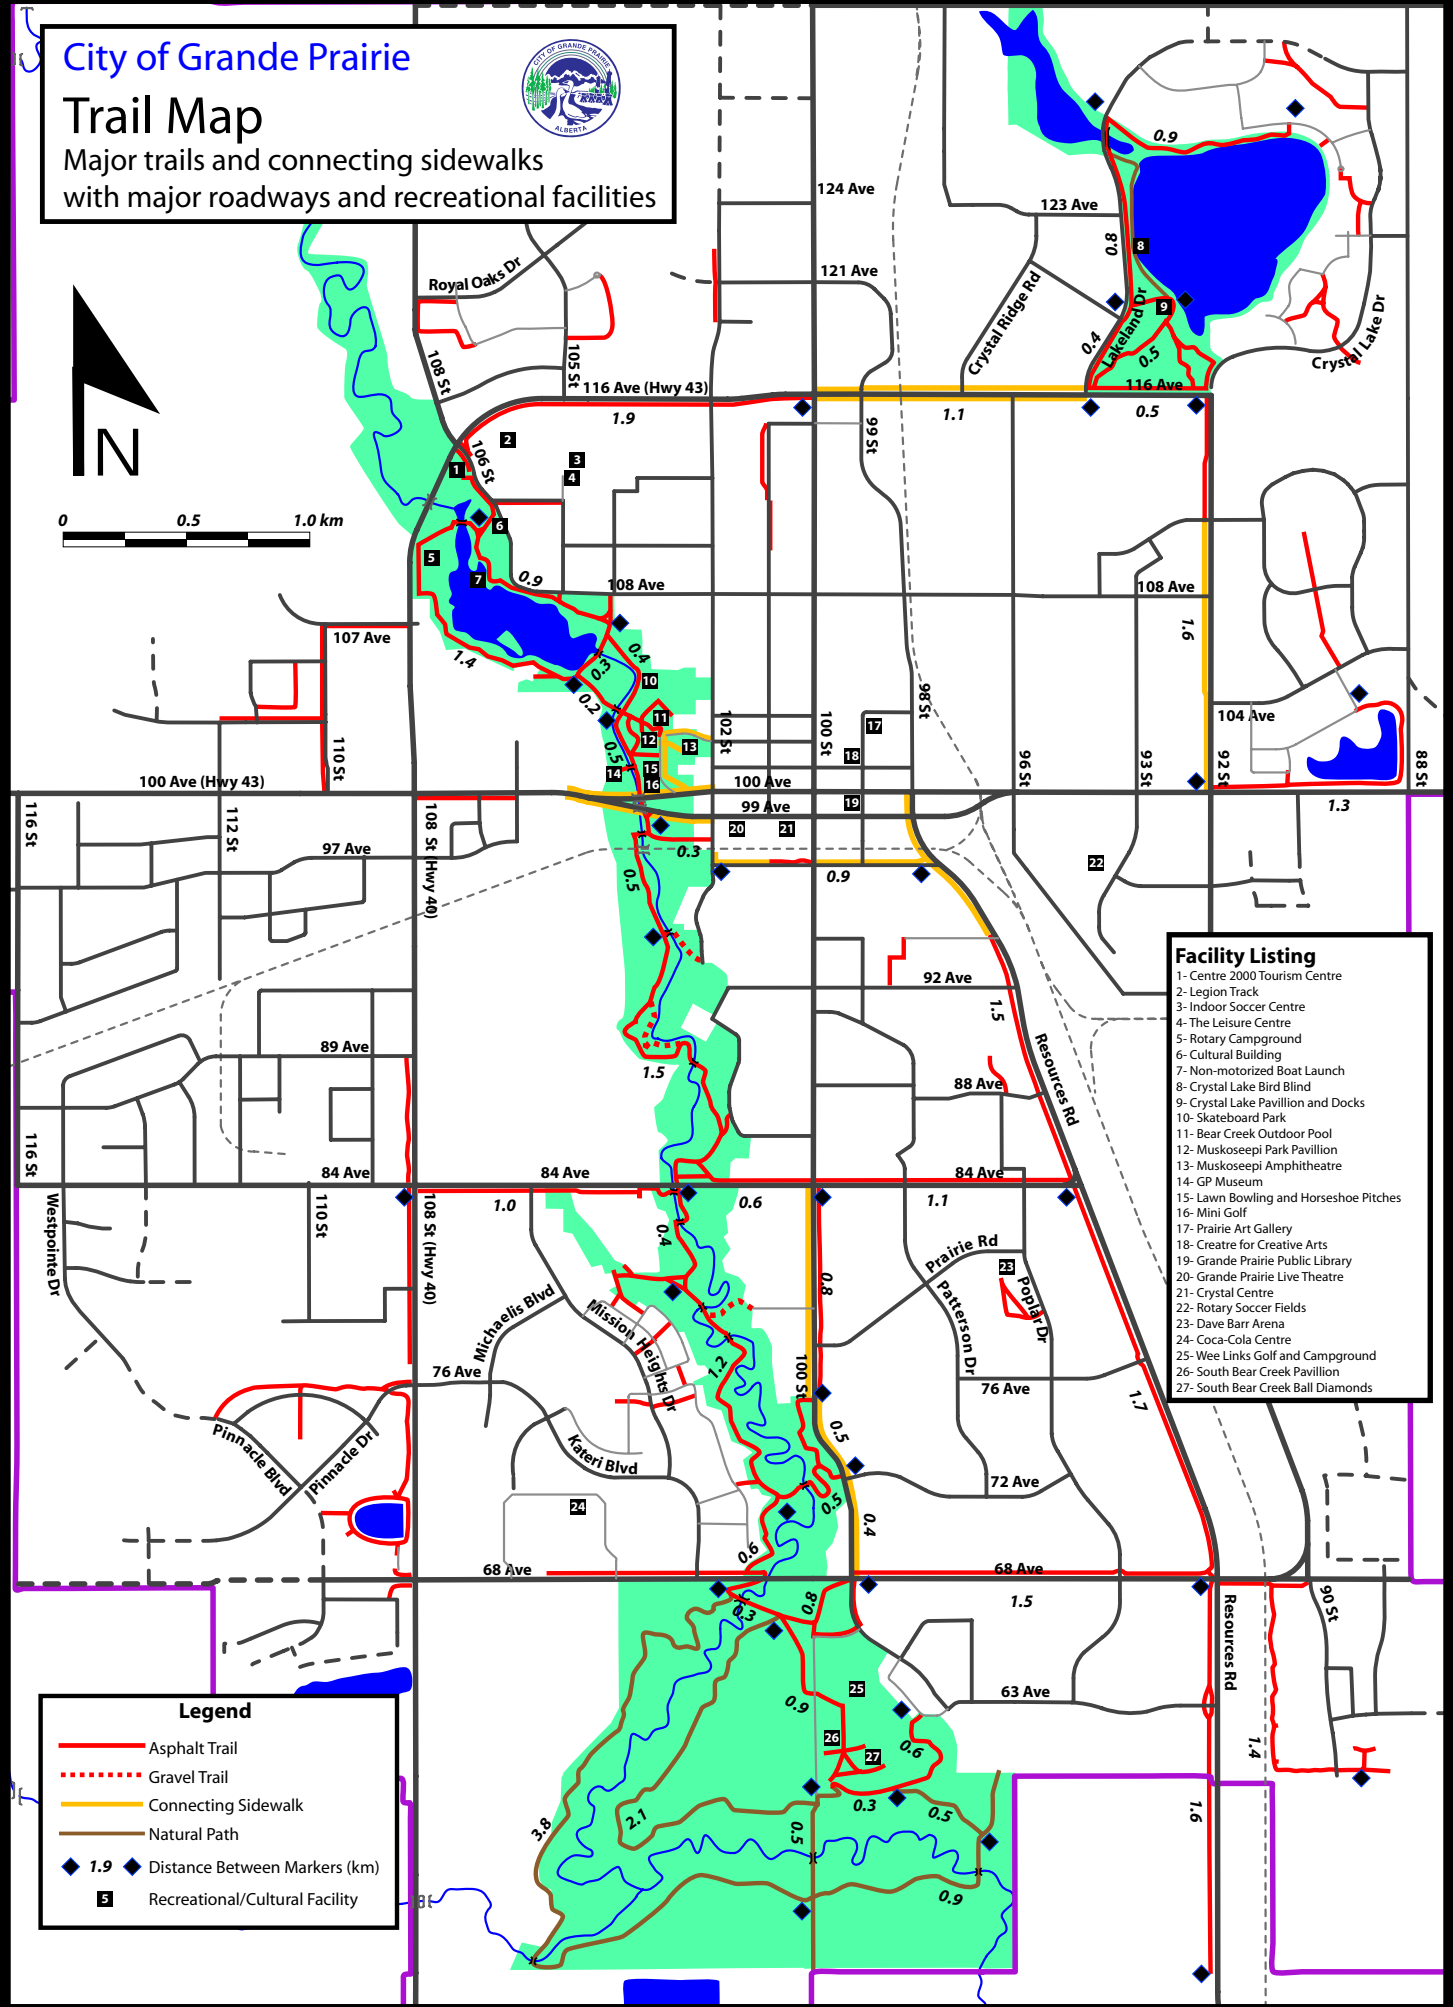

# City of Grande Prairie

## Trail Map

Major trails and connecting sidewalks with major roadways and recreational facilities

- Facility Listing**
- 1- Centre 2000 Tourism Centre
  - 2- Legion Track
  - 3- Indoor Soccer Centre
  - 4- The Leisure Centre
  - 5- Rotary Campground
  - 6- Cultural Building
  - 7- Non-motorized Boat Launch
  - 8- Crystal Lake Bird Blind
  - 9- Crystal Lake Pavillion and Docks
  - 10- Skateboard Park
  - 11- Bear Creek Outdoor Pool
  - 12- Muskoseepl Park Pavilion
  - 13- Muskoseepl Amphitheatre
  - 14- GP Museum
  - 15- Lawn Bowling and Horseshoe Pitches
  - 16- Mini Golf
  - 17- Prairie Art Gallery
  - 18- Create for Creative Arts
  - 19- Grande Prairie Public Library
  - 20- Grande Prairie Live Theatre
  - 21- Crystal Centre
  - 22- Rotary Soccer Fields
  - 23- Dave Barr Arena
  - 24- Coca-Cola Centre
  - 25- Wee Links Golf and Campground
  - 26- South Bear Creek Pavillion
  - 27- South Bear Creek Ball Diamonds

**Legend**

- Asphalt Trail
- - - Gravel Trail
- Connecting Sidewalk
- Natural Path
- ◆ 1.9 ◆ Distance Between Markers (km)
- 5 Recreational/Cultural Facility